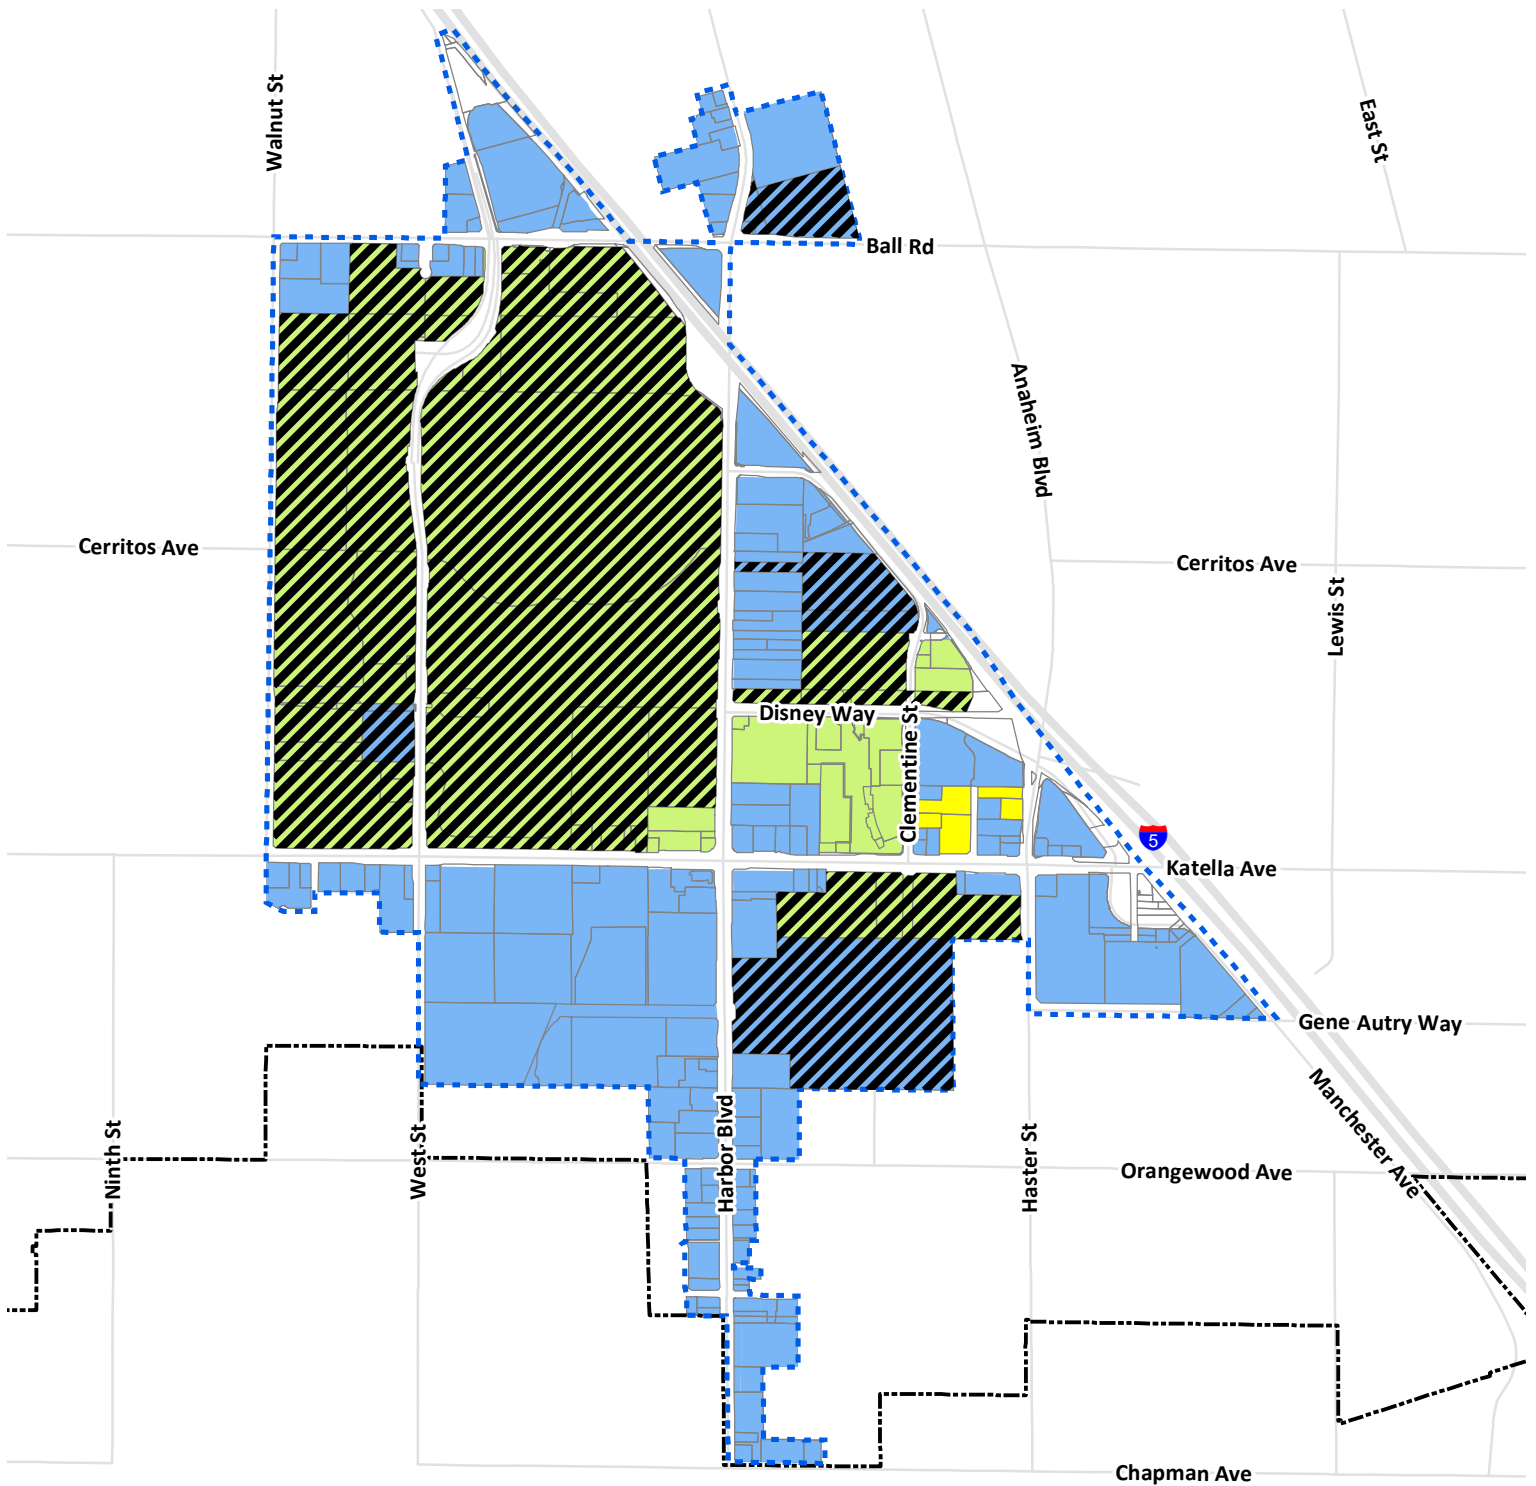

Disney-Controlled Properties in the Anaheim Resort

Key to Features

- | | | | |
|---|------------------------------|---|---|
|  | Disney Properties |  | Disneyland Resort Specific Plan No. 92-1 Boundary |
|  | The Anaheim Resort® Boundary |  | Anaheim Resort Specific Plan No. 92-2 Boundary |
|  | City Boundary |  | Hotel Circle Specific Plan No. 93-1 Boundary |